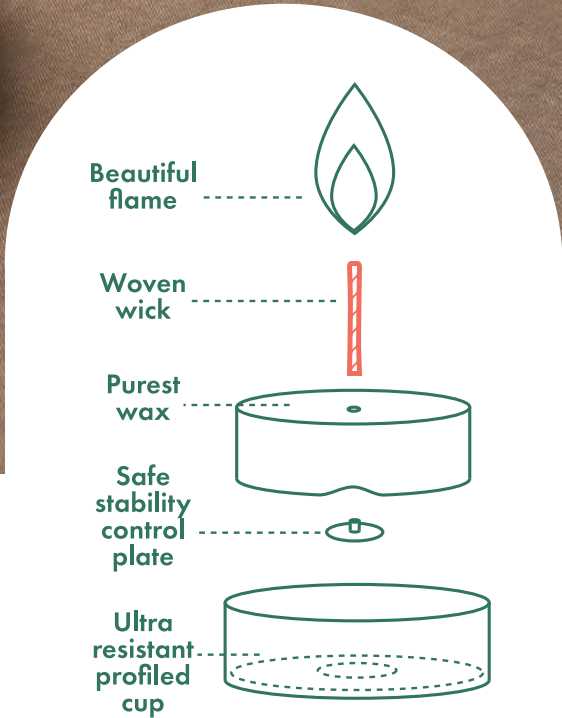

Tealight boxes

6^{hr}

TEALIGHTS
BOX 40
1036 3050 67 00
Ø 39 mm
6 boxes per oc
144 oc per pallet
Burning time 6h
silver cup

8^{hr}

TEALIGHTS
BOX 30
1036 3051 71 00
Ø 39 mm
6 boxes per oc
124 oc per pallet
Burning time 8h
silver cup

10^{hr}

MAXILIGHTS
BOX 18
1036 3110 71 00
Ø 57 mm
6 boxes per oc
108 oc per pallet
Burning time 10h
silver cup

8^{hr}

TEALIGHTS*
BOX 30
1036 3051 72 00
Ø 39 mm
6 boxes per oc
124 oc per pallet
Burning time 8h
gold cup

10^{hr}

MAXILIGHTS*
BOX 12
1036 3110 70 00
Ø 57 mm
6 boxes per oc
162 oc per pallet
Burning time 10h
gold cup

*This item is also available in display, please contact your account manager for more information